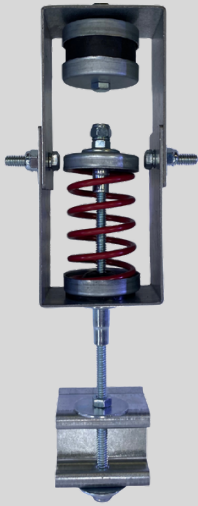

THE WILSON BIG SKY, MONTANA

PRODUCT

RSIC-SI-FF-WRC

OVERVIEW

PAC is installed in the Wilson located in Big Sky, Montana. The RSIC-SI-FF-WRC was installed between the main floor lobby and entertaining areas and three floor residential units above it.