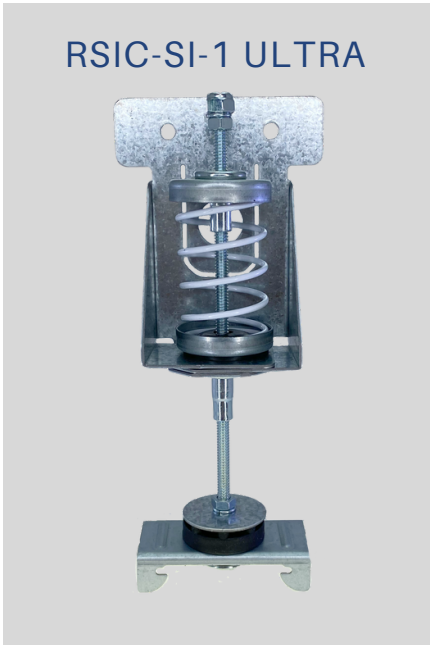

VILLA VENETO

STUDIO CITY, CALIFORNIA

PRODUCT

RSIC-SI-1 ULTRA

OVERVIEW

PAC was installed in the Villa Veneto located in Studio City, California. Villa Veneto in Studio City brings together old-world charm with modern upscale living.