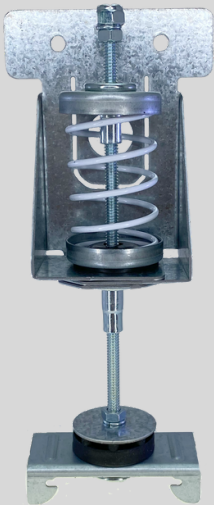

OKTA
MCMINVILLE, OREGON

PRODUCT

RSIC-SI-1 ULTRA

OVERVIEW

PAC was installed in Okta located in McMinnville, Oregon. Hacker Architects and Carolyn Richardson collaborated on the design of the space, pulling materials and inspiration from elements of the region.