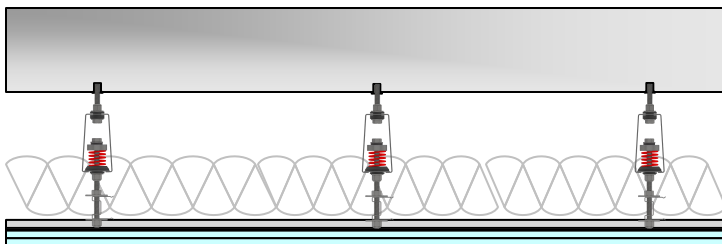

RSIC-SI-FF 3/8 WRC & BRC

The RSIC-SI-FF 3/8 EZ Series is a full frame spring and rubber isolator. This series of spring isolator can be attached directly to concrete (BRC) or used with hanger wire (WRC) to support cold rolled channel and hat channel ceiling.

The RSIC-SI-FF 3/8 EZ series is delivered Pre-calibrated, Pre-loaded, and Pre-assembled for ease of installation. The RSIC-SI-FF EZ series offer a high performance spring and rubber isolation system.

RSIC-SI-FF 3/8 WRC EZ

RSIC-SI-FF-BRC EZ

Commercial
Apartment
Retail
Conference Rooms

Condo
Recording Studio
Home Theater
Commercial theater

RSIC-SI-FF 3/8 EZ specifications:

Acoustical design load:	10 - 80 Lbs
Total deflection	1"
Double deflection	Yes
Adjustable	Yes
Cavity min	7"
Cavity Max	Unlimited
Adjustment limit	N/A
Use on Ceilings	Yes
Use on walls	No
New Construction	Yes
Remodel	Yes
Tested, Engineered, Designed, and Calibrated In USA	