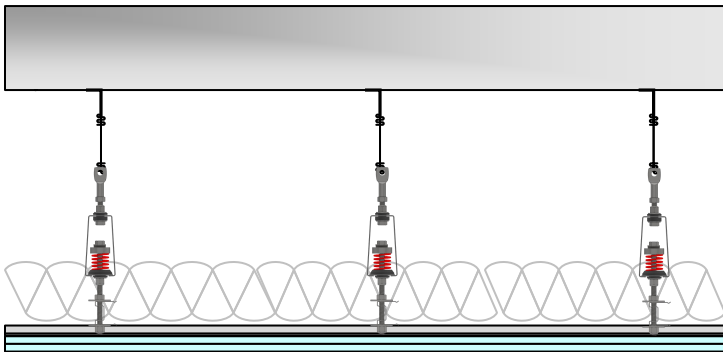

RSIC-SI-FF 3/8 WRC & BRC

The RSIC-SI-FF 3/8 EZ Series is a full frame spring and rubber isolator. This series of spring isolator can be attached directly to concrete (BRC) or used with hanger wire (WRC) to support cold rolled channel and hat channel ceiling.

The RSIC-SI-FF 3/8 EZ series is delivered Pre-calibrated, Pre-loaded, and Pre-assembled for ease of installation. The RSIC-SI-FF EZ series offer a high performance spring and rubber isolation system.

RSIC-SI-FF 3/8 WRC EZ

RSIC-SI-FF-BRC EZ

Commercial
Apartment
Retail
Conference Rooms

Condo
Recording Studio
Home Theater
Commercial theater

RSIC-SI-FF 3/8 EZ specifications:

Acoustical design load:	10 - 80 Lbs
Total deflection	1"
Double deflection	Yes
Adjustable	Yes
Cavity min	7"
Cavity Max	Unlimited
Adjustment limit	N/A
Use on Ceilings	Yes
Use on walls	No
New Construction	Yes
Remodel	Yes
Tested, Engineered, Designed, and Calibrated In USA	