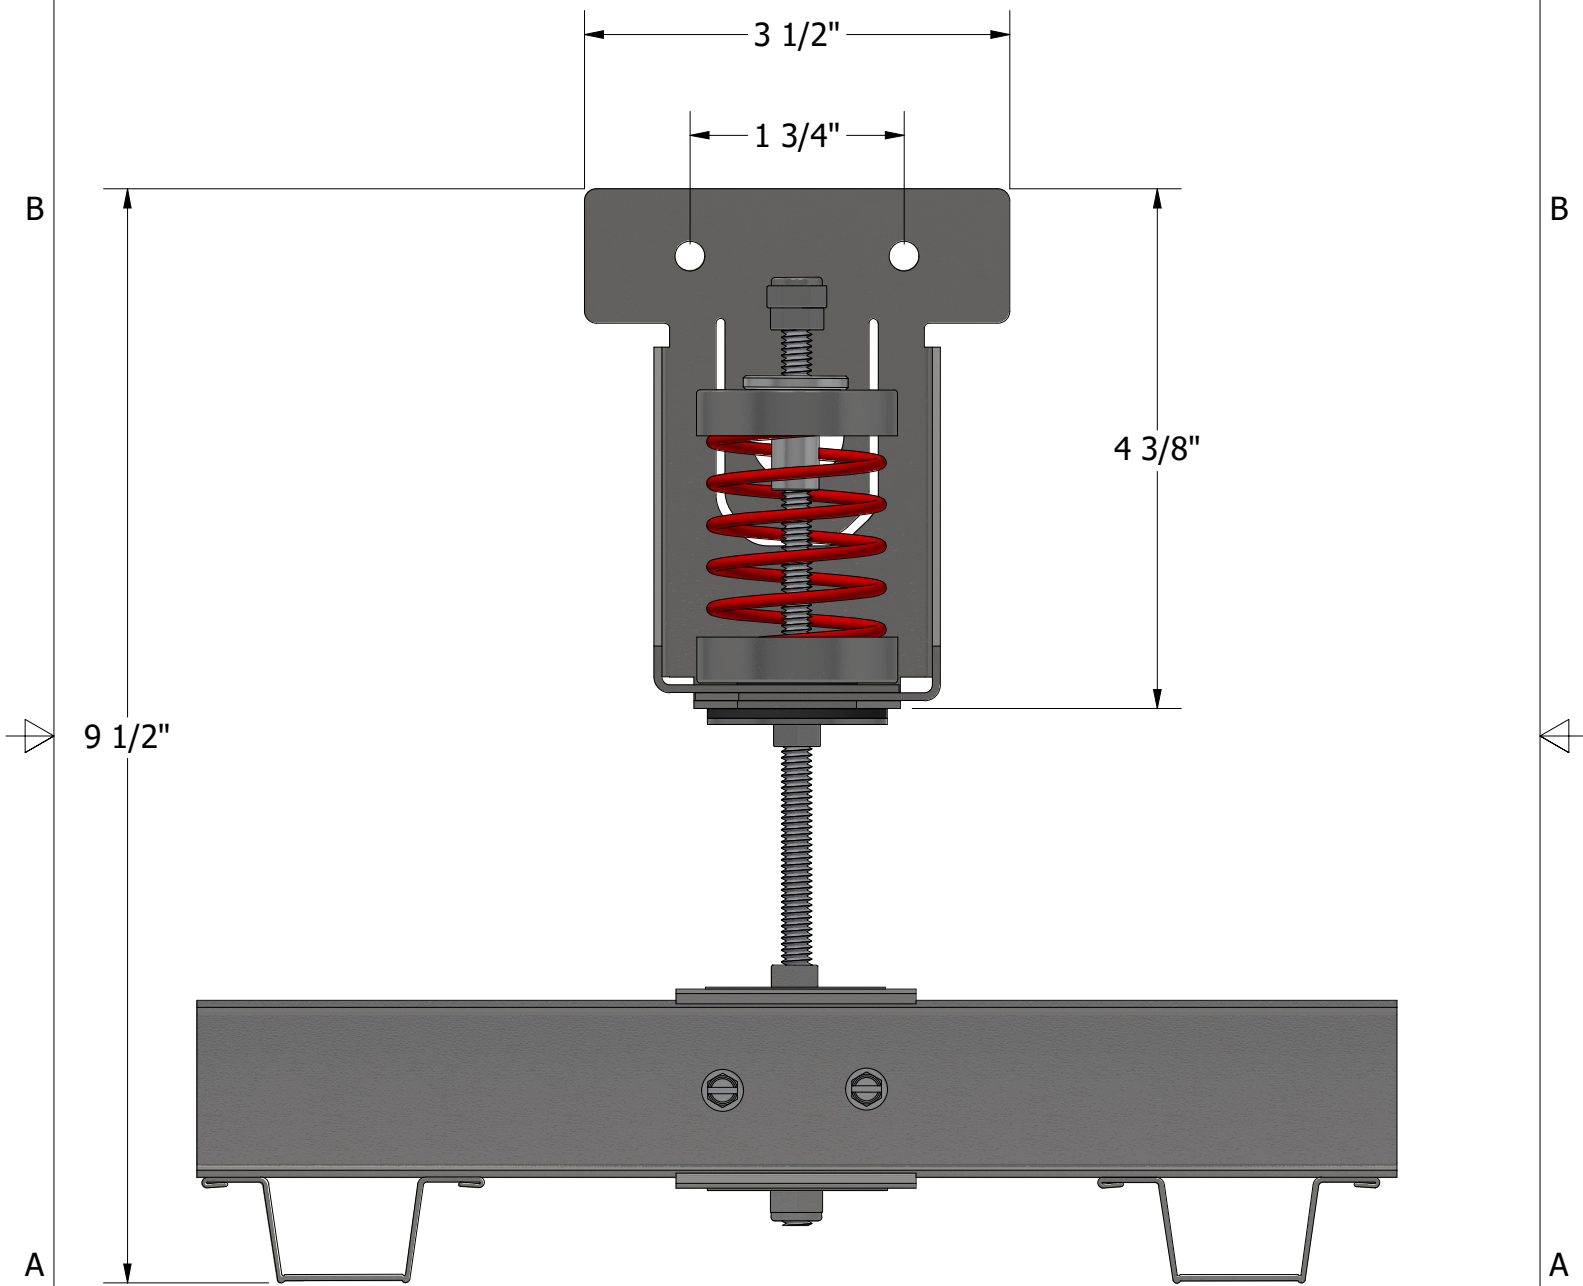

RSIC-SI-CRC EZ Loaded Height

Measurements +/- 1/16"

RSIC-SI-CRC EZ Loaded
2/1/2023
SCALE 5/8

PAC
International

World Leader in
Noise Control
Solutions