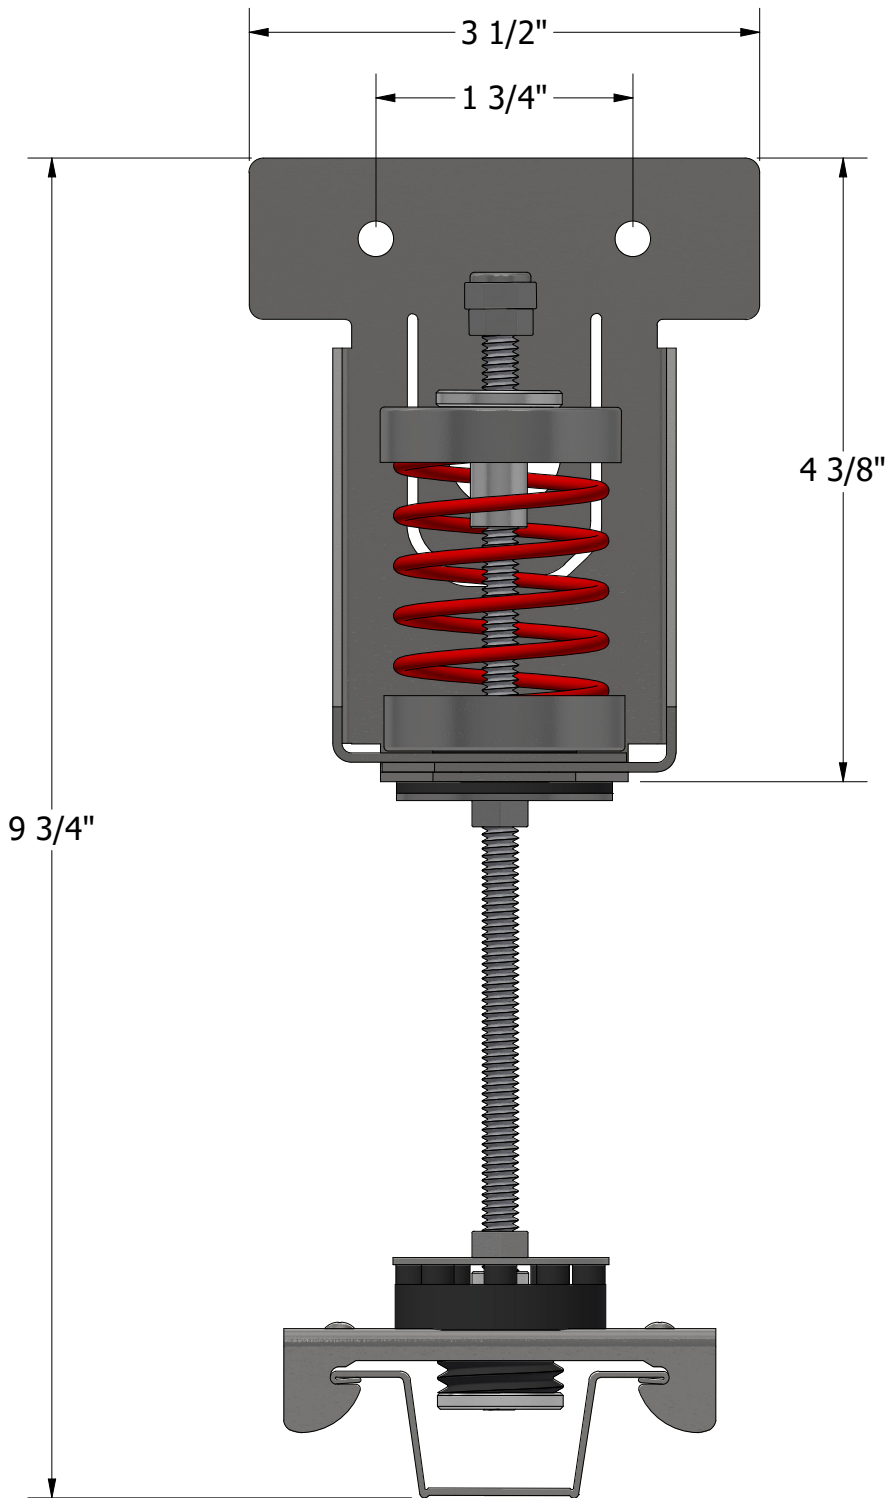

RSIC-SI-1 Ultra Loaded Height

Measurements +/- 1/16"

RSIC-SI-1 Loaded
2/1/2023
SCALE 3/4

World Leader in
Noise Control
Solutions