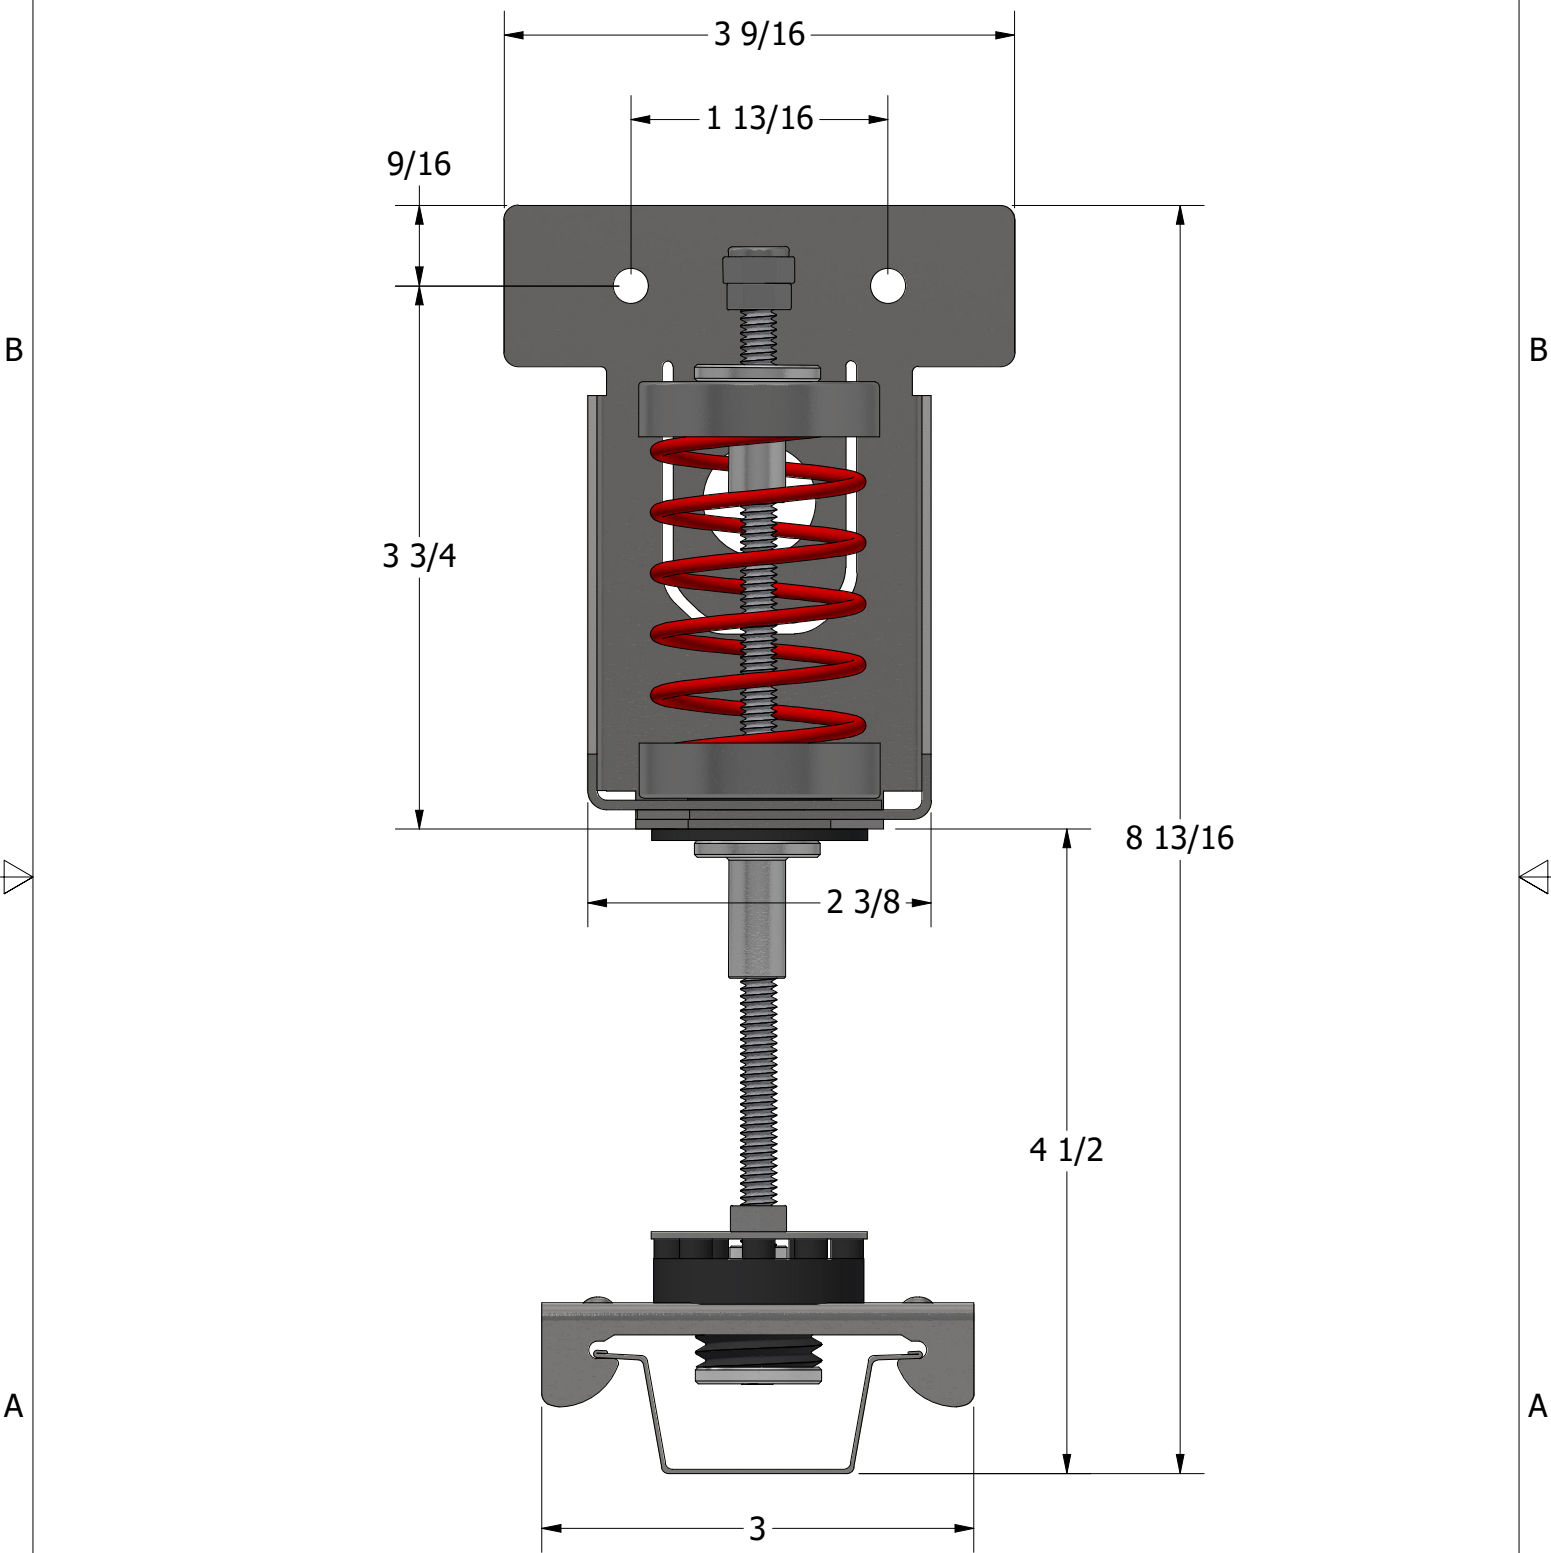

RSIC-SI-1 Ultra Pre-Loaded View

Dimensions are nominal

RSIC-SI-1
3/2/2022
SCALE 3/4

PAC
International

World Leader in
Noise Control
Solutions

2

1