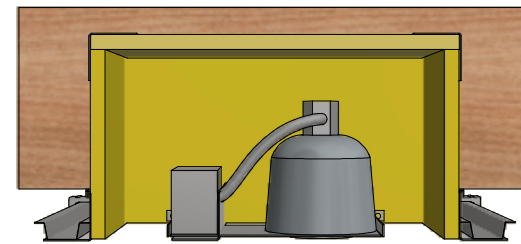

2

1

B

B

A

A

Single Layer 5/8" Gypsum board recessed light box with 2' x 2" light gauge angle to support the top of the box and to attach the light box to the drywall furring channel that is supported by the RSIC-1 ® clips.