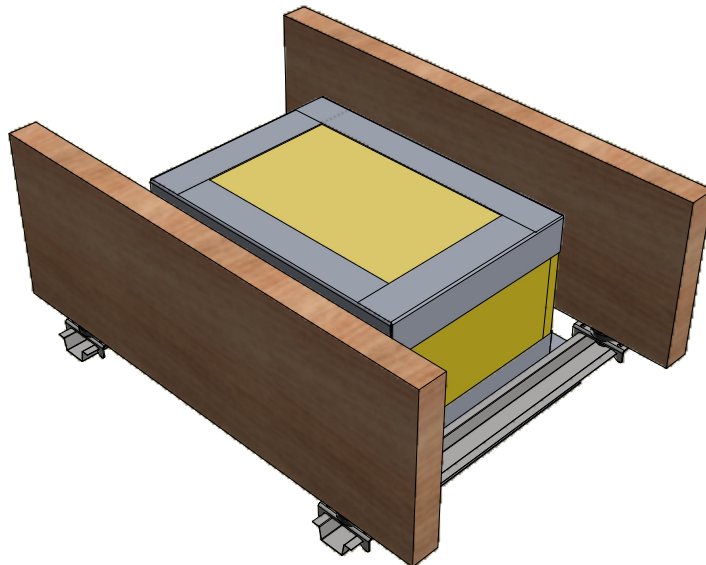

2

1

B

B

A

A

Single Layer 5/8" Gypsum board recessed light box with 2' x 2" light gauge angle to support the top of the box and to attach the light box to the drywall furring channel that is supported by the RSIC-1 ® clips.

Recessed  
Light Box

9/21/2023

SCALE  
0.12 : 1

**PAC**  
International

World Leader in  
Noise Control  
Solutions

2

1