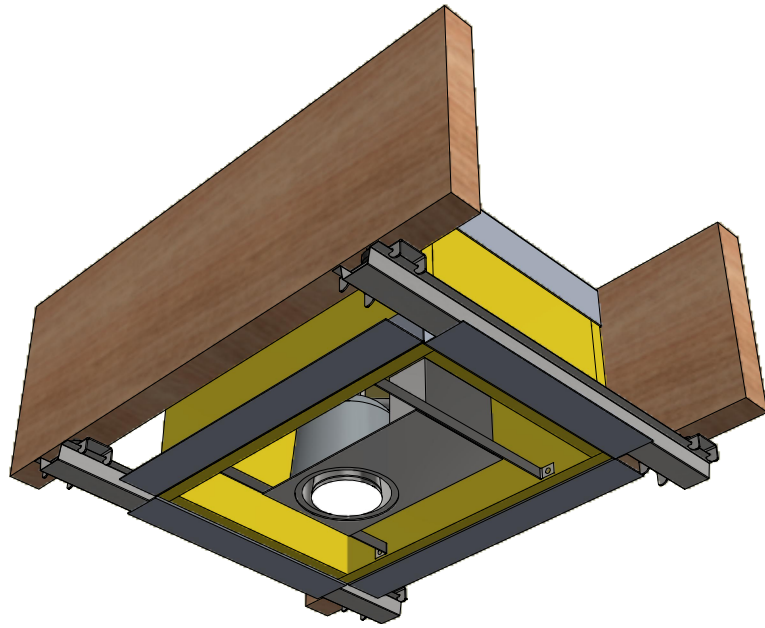

2

1

B

B

A

A

Single Layer 5/8" Gypsum board recessed light box with 2' x 2" light gauge angle to support the top of the box and to attach the light box to the drywall furring channel that is supported by the RSIC-1 ® clips.

Recessed  
Light Box

9/21/2023

SCALE  
0.12 : 1

**PAC**  
International

World Leader in  
Noise Control  
Solutions

2

1