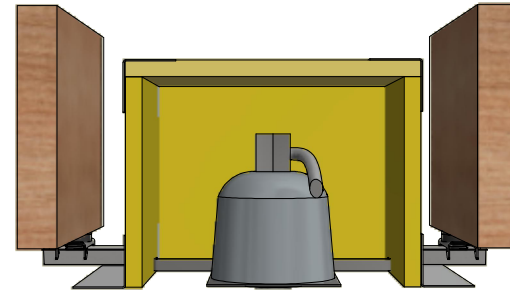

2

1

B

B

A

A

Single Layer 5/8" Gypsum board recessed light box with 2' x 2" light gauge angle to support the top of the box and to attach the light box to the drywall furring channel that is supported by the RSIC-1 ® clips.